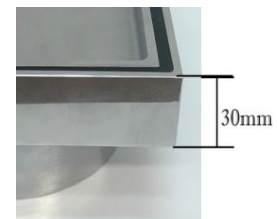

Square floor waste

GJ002-1

High grade Brass construction
Chrome finish
100mm X 100mm x 15mm

GJ002-1 BLK

High grade Brass construction
Electroplated Black finish
100mm X 100mm x 15mm

ST110-88

High grade Brass construction
Chrome finish
115mm X 115mm x 45mm