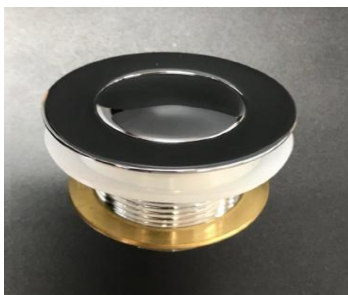

SO 1 1/2 Blk

Brass construction

Electroplated Black finish

40mm

With or without Over flow

SO4U

Brass construction

Chrome Finish

Universal fits most basins

Bowls and baths

40mm

Fits overflow and non overflow

Sunny International Hardware group P/L

14-16 Wiggs Rd Riverwood NSW 2210 Tel: (02) 9787 3385 Fax (02) 9787 1958
ABN: 99 117 496 876 ACN: 117 496876

Pop Up Waste

Easy clean pull out basket

SO 3 1/4

Brass construction

Chrome finish

32mm

With or without Over flow

SO 3 1/2

Brass construction

Chrome finish

40mm

With or without Over flow

Bath waste

Brass construction

Chrome finish

40mm