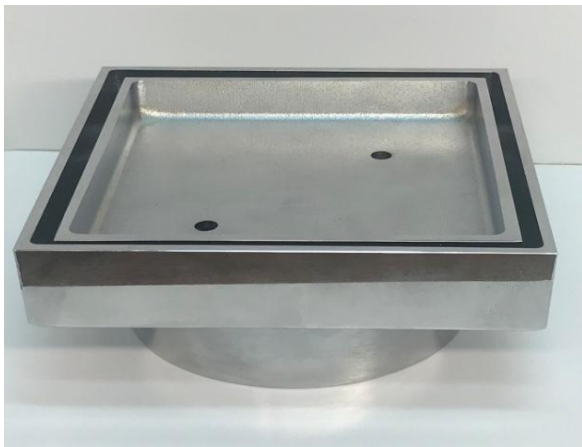

Square floor waste

GJ002-1

High grade Brass construction
Chrome finish
100mm X 100mm x 15mm

GJ002-1 BLK

High grade Brass construction
Electroplated Black finish
100mm X 100mm x 15mm

ST110-88

High grade Brass construction
Chrome finish
115mm X 115mm x 45mm

Pop Up Waste

SO 1 1/4

Brass construction

Chrome finish

32mm With 40mm adapter

With or without Over flow

SO 1 1/2

Brass construction