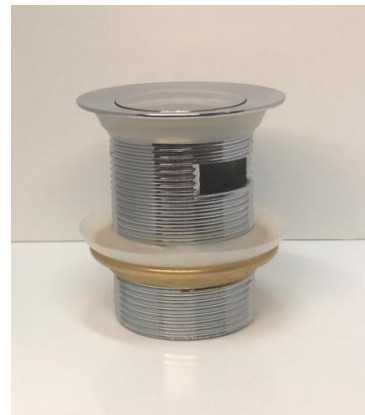

Pop Up Waste

SO 1 1/4

Brass construction

Chrome finish

32mm With 40mm adapter

With or without Over flow

SO 1 1/2

Brass construction

Chrome finish

40mm

With or without Over flow

SO 1 1/4 Blk

Brass construction

Electroplated Black finish

32mm

With or without Over flow

SO 1 1/2 Blk

Brass construction

Electroplated Black finish

40mm

With or without Over flow

SO4U

Brass construction

Chrome Finish