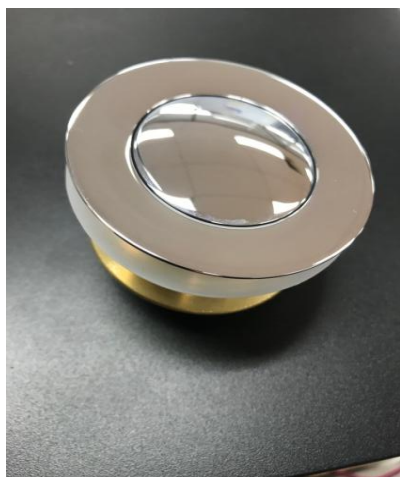

Pop Up Waste

Easy clean pull out basket

SO 3 1/4

Brass construction

Chrome finish

32mm

With or without Over flow

SO 3 1/2

Brass construction

Chrome finish

40mm

With or without Over flow

Bath waste

Brass construction

Chrome finish

40mm